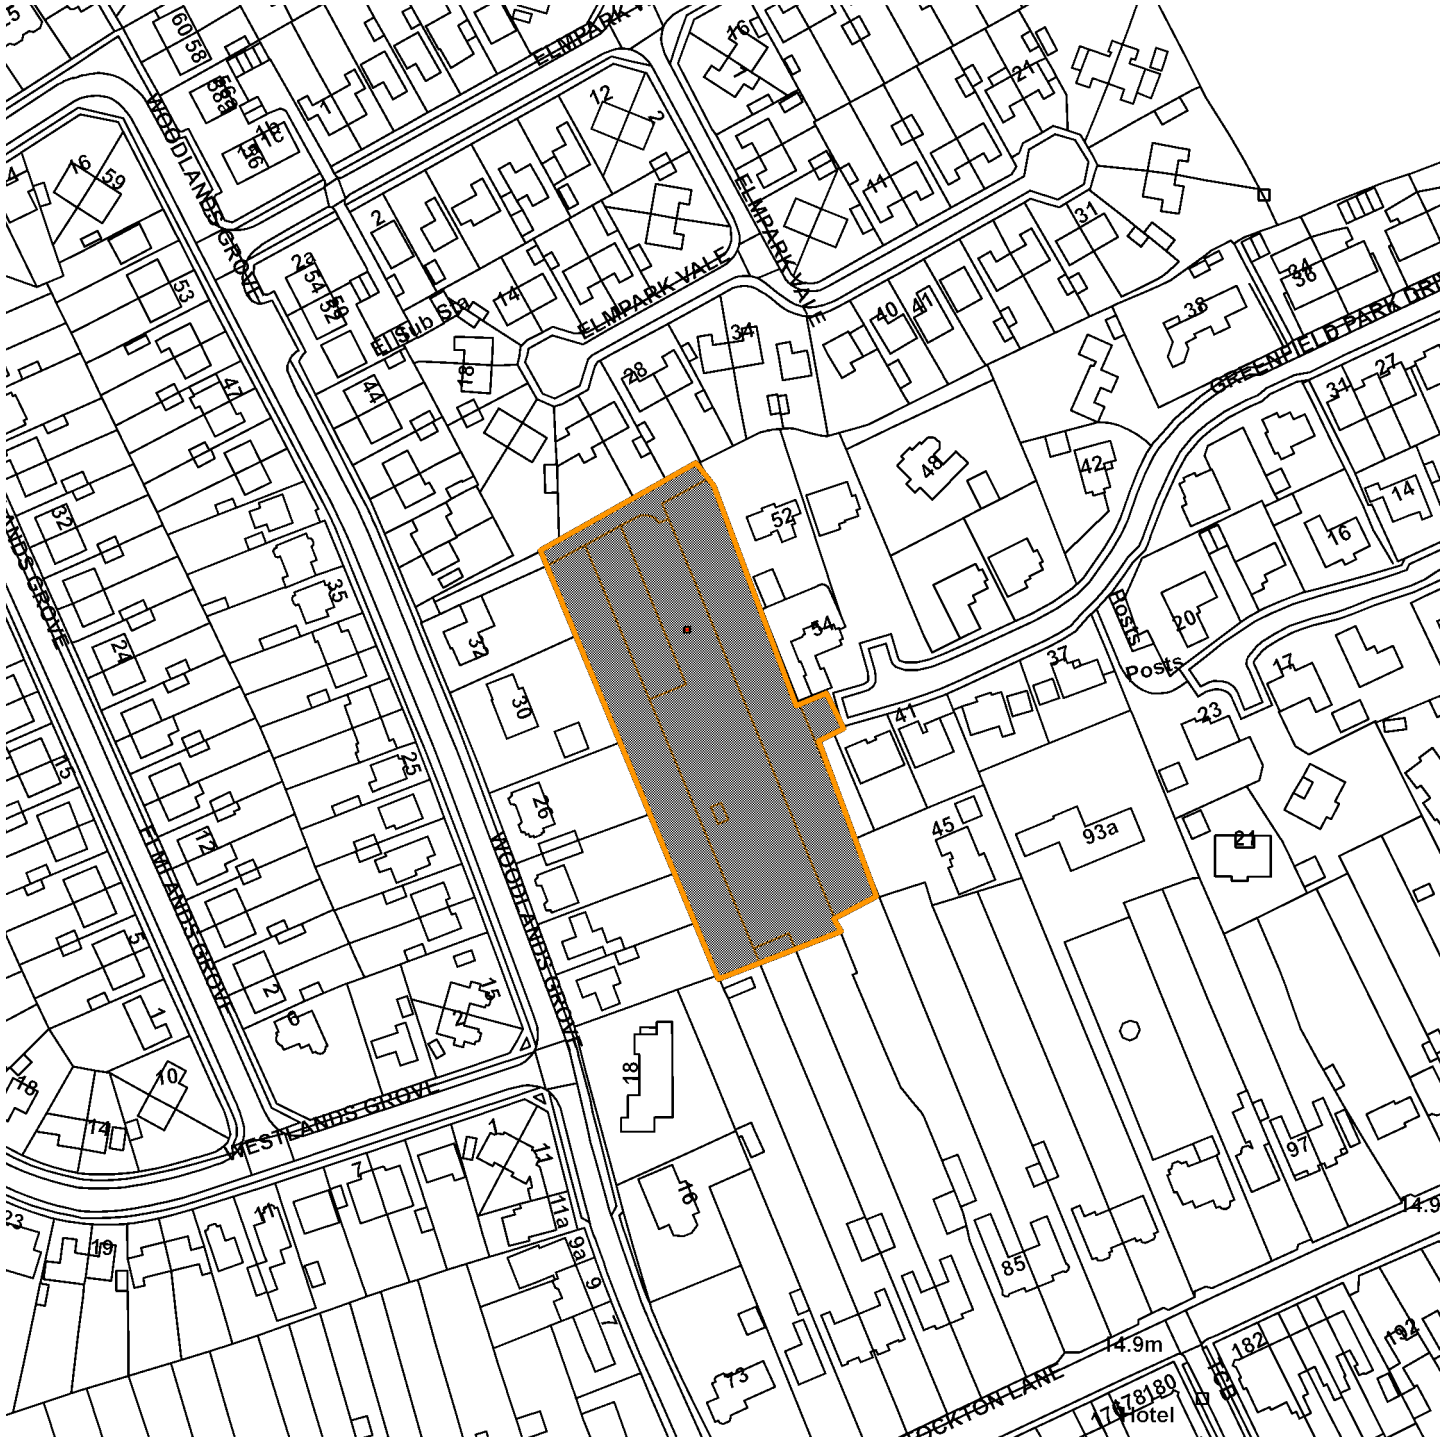

16/02923/FUL

Garden Land Lying To The Rear Of 79 to 85 Stockton Lane

Scale : 1:1998

Reproduced from the Ordnance Survey map with the permission of the Controller of Her Majesty's Stationery Office © Crown Copyright 2000.

Unauthorised reproduction infringes Crown Copyright and may lead to prosecution or civil proceedings.

Organisation	Not Set
Department	Not Set
Comments	Site plan
Date	31 July 2017
SLA Number	Not Set